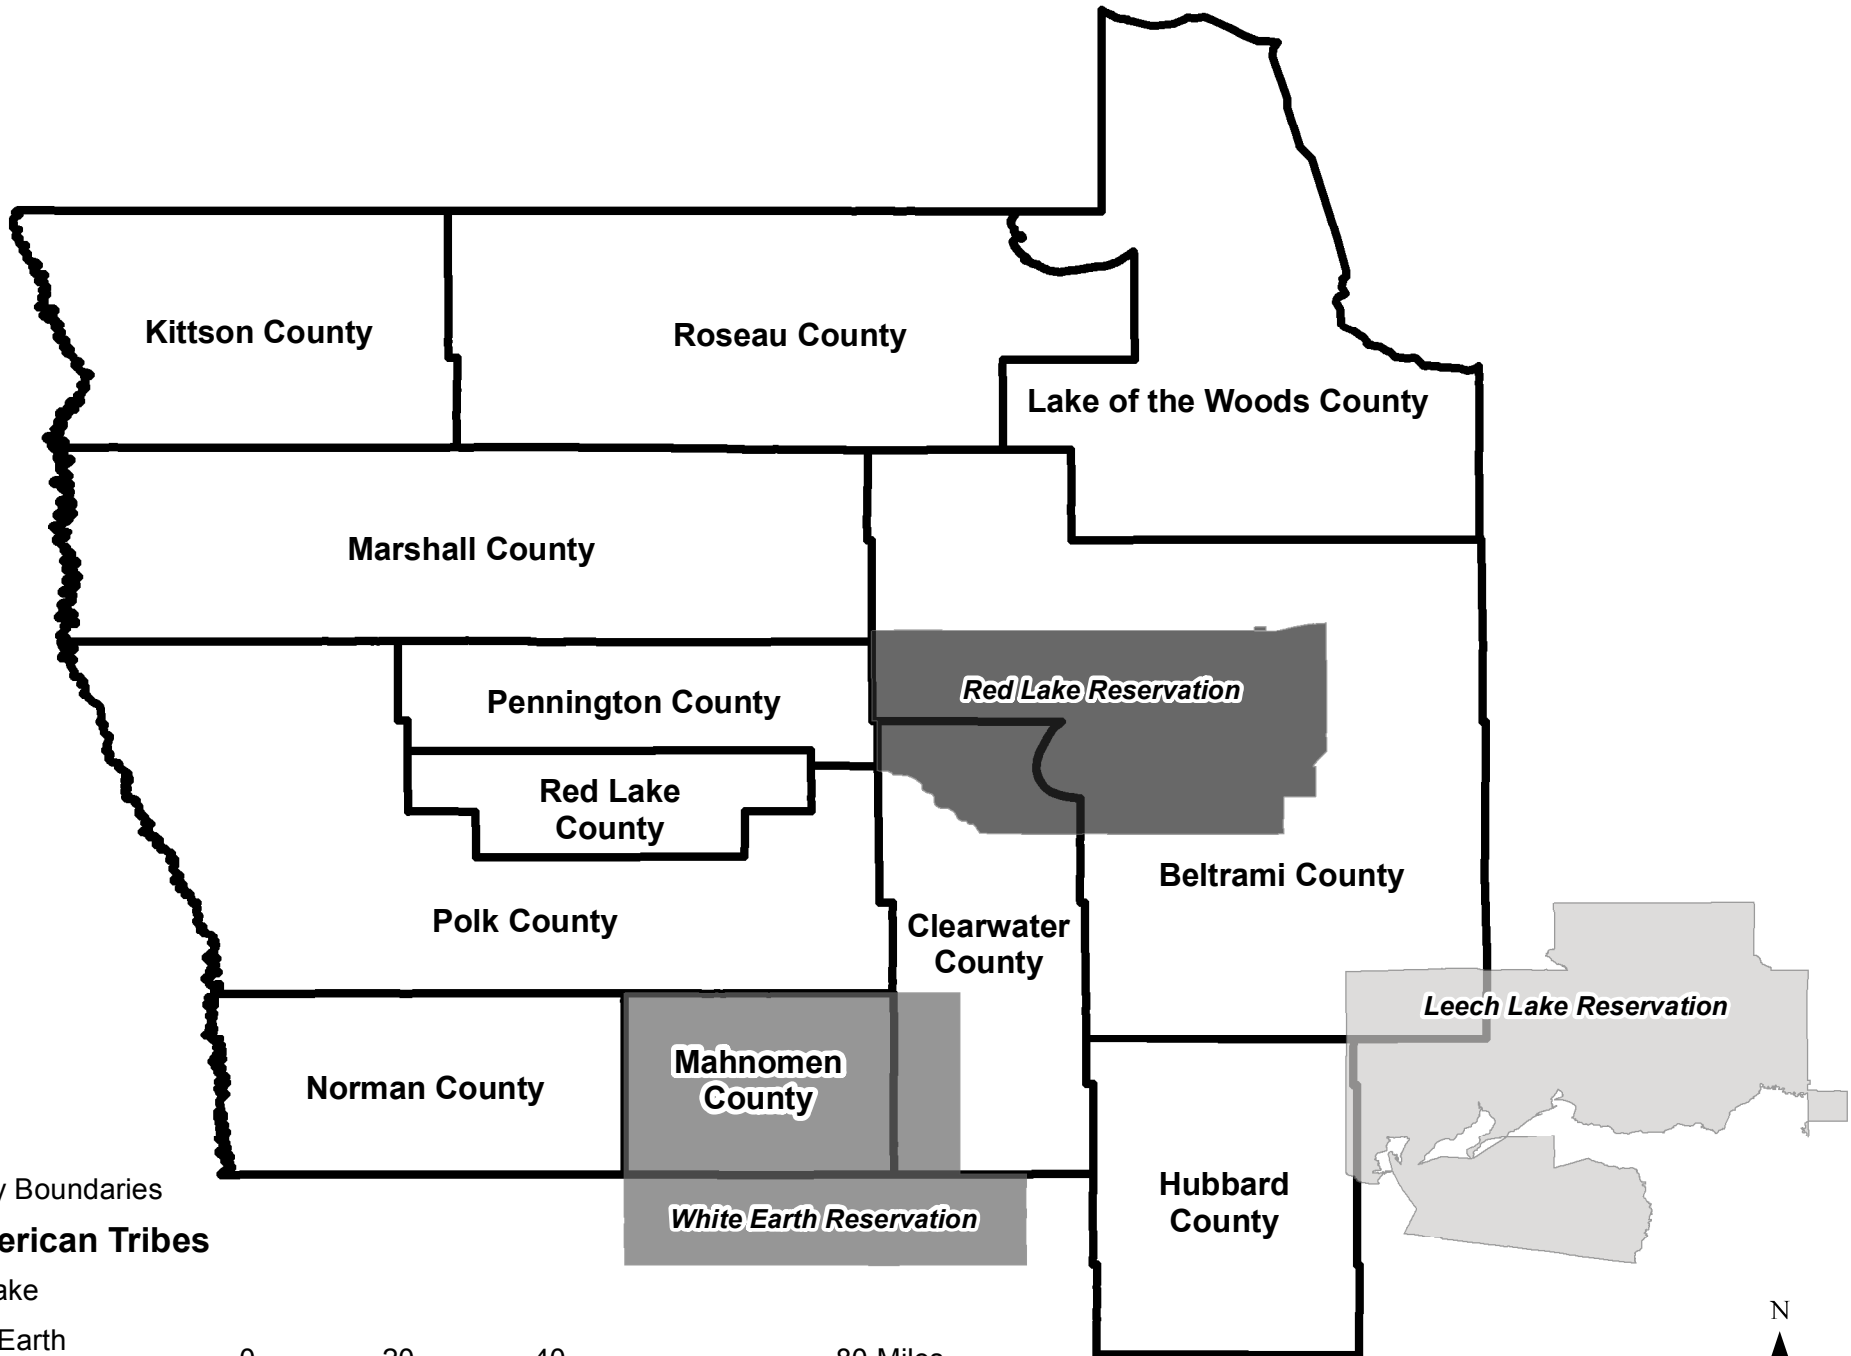

MN-506: Northwest Minnesota CoC

Legend

 County Boundaries

Native American Tribes

 Red Lake

 White Earth

 Leech Lake

0 20 40 80 Miles